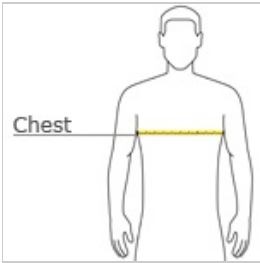

CARE INSTRUCTIONS

Machine Wash Cold, With Like Colors, Do Not Bleach, Do Not Use Fabric Softener, Tumble Dry Low, Remove Promptly, Cool Iron if Needed, Do Not Dry Clean

front

back

HOW TO MEASURE

CHEST

With arms down at sides, measure around the upper body, under arms and over the fullest part of the chest.

SIZE CHART

	XS	S	M	L	XL	2XL	3XL	4XL
Chest	32-34	35-37	38-40	41-43	44-46	47-49	50-52	53-55

COLOR INFORMATION

Purple
PMS NO MATCH

Name: _____

Size: _____

Color: Purple

Optional Name on Shirt: _____